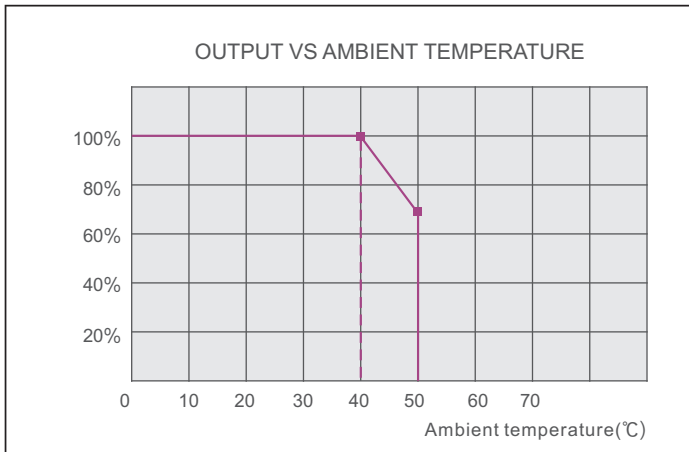

Packing & Shipping

Specifications	Number Carton (PCS)	GW (kg)	Net Weight (kg)	Carton Size (mm)	CBM (m³)	Container (ft)	Boxes Container	Qty Container
UL	120	8.0	6.0	345*295*260	0.0083	20	540	64800
PSE	120	8.0	6.0	345*295*260	0.0083	20	540	64800
CCC	120	8.0	6.0	345*295*260	0.0083	20	540	64800
GS	120	8.4	6.4	345*345*275	0.0083	20	540	64800
UK	120	9.0	7.0	425*320*260	0.0083	20	540	64800