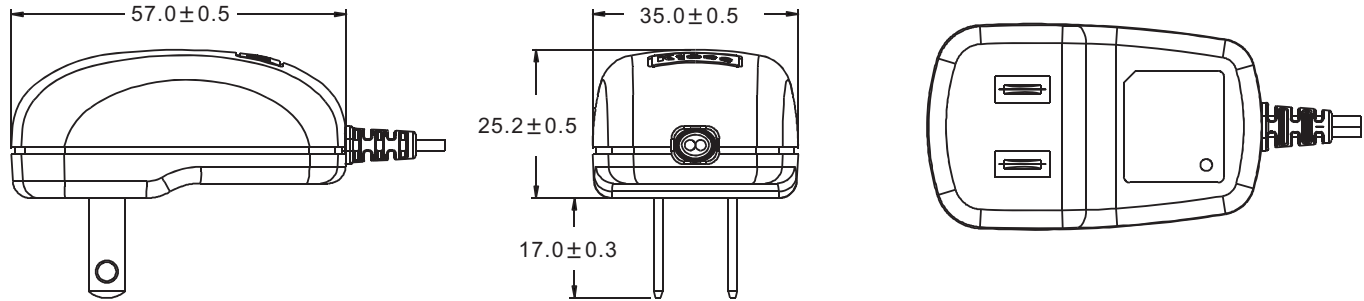

Product Tables for NS5W

Voltage	2.8-6.6V	6.7-12V
Current	0.05-1A	0.05-0.75A