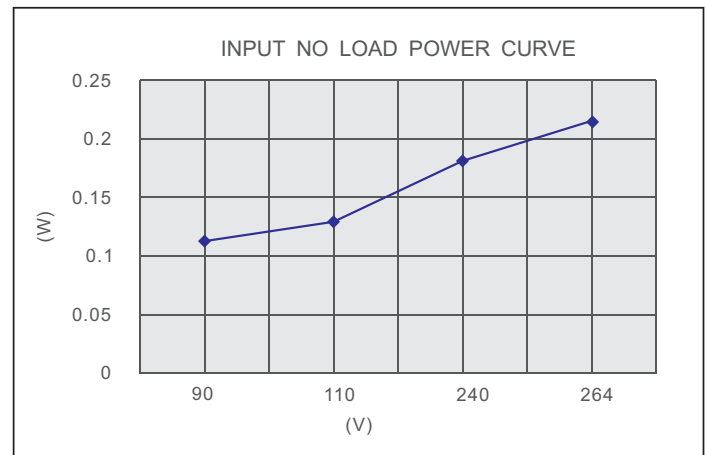

## Product Tables for NS5W

Voltage	2.8-6.6V	6.7-12V
Current	0.05-1A	0.05-0.75A