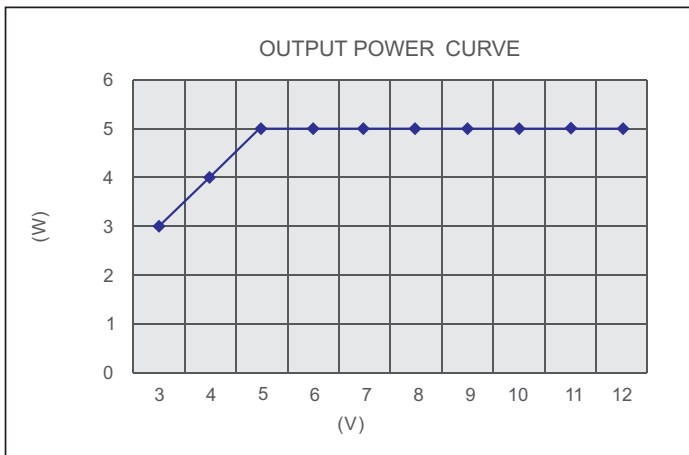

## Product Tables for NS5W

Voltage	2.8-6.6V	6.7-12V
Current	0.05-1A	0.05-0.75A