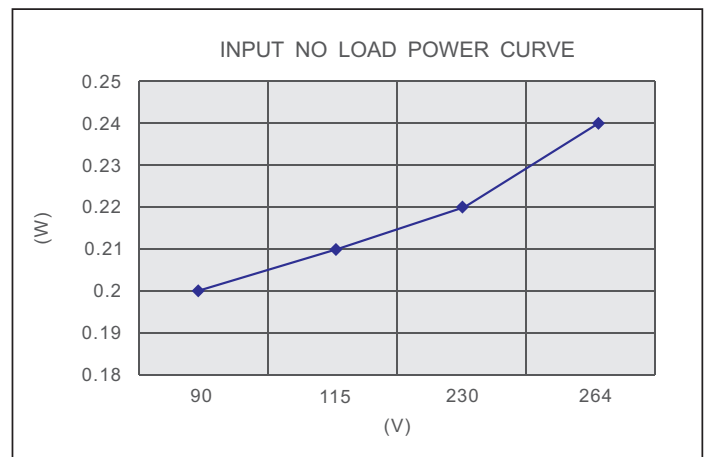

Packing & Shipping

Specifications	Number Carton (PCS)	GW (kg)	Net Weight (kg)	Carton Size (mm)	CBM (m³)	Container (ft)	Boxes Container	Qty Container
UL	60	15.5	12.54	485*300*290	0.0167	20	540	32400
PSE	60	15.5	12.54	485*300*290	0.0167	20	540	32400
CCC	60	15.5	12.54	485*300*290	0.0167	20	540	32400
GS/KC	60	16.2	13.2	545*300*260	0.0167	20	360	21600
UK	60	16.6	13.6	485*300*290	0.0167	20	540	32400