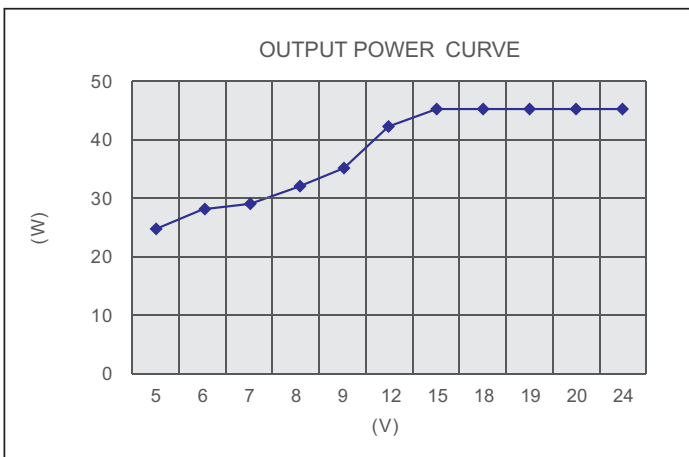

Packing & Shipping

Specifications	Number Carton (PCS)	GW (kg)	Net Weight (kg)	Carton Size (mm)	CBM (m³)	Container (ft)	Boxes Container	Qty Container
UL	60	15.5	12.54	485*300*290	0.0167	20	540	32400
PSE	60	15.5	12.54	485*300*290	0.0167	20	540	32400
CCC	60	15.5	12.54	485*300*290	0.0167	20	540	32400
GS/KC	60	16.2	13.2	545*300*260	0.0167	20	360	21600
UK	60	16.6	13.6	485*300*290	0.0167	20	540	32400