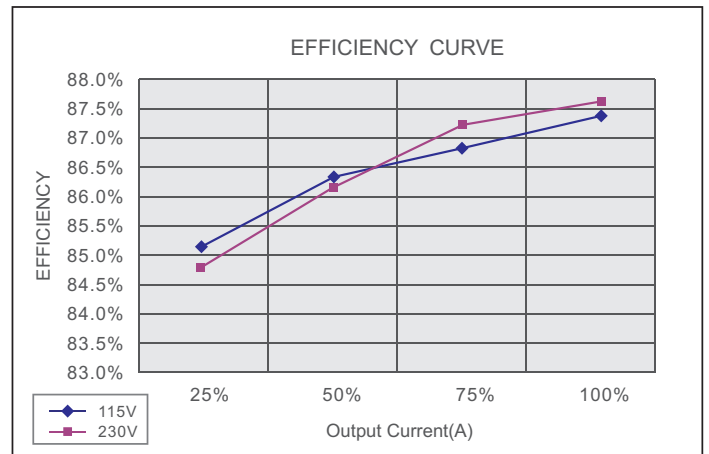

Packing & Shipping

Specifications	Number Carton (PCS)	GW (kg)	Net Weight (kg)	Carton Size (mm)	CBM (m³)	Container (ft)	Boxes Container	Qty Container
UL	60	15.5	12.54	485*300*290	0.0167	20	540	32400
PSE	60	15.5	12.54	485*300*290	0.0167	20	540	32400
CCC	60	15.5	12.54	485*300*290	0.0167	20	540	32400
GS/KC	60	16.2	13.2	545*300*260	0.0167	20	360	21600
UK	60	16.6	13.6	485*300*290	0.0167	20	540	32400