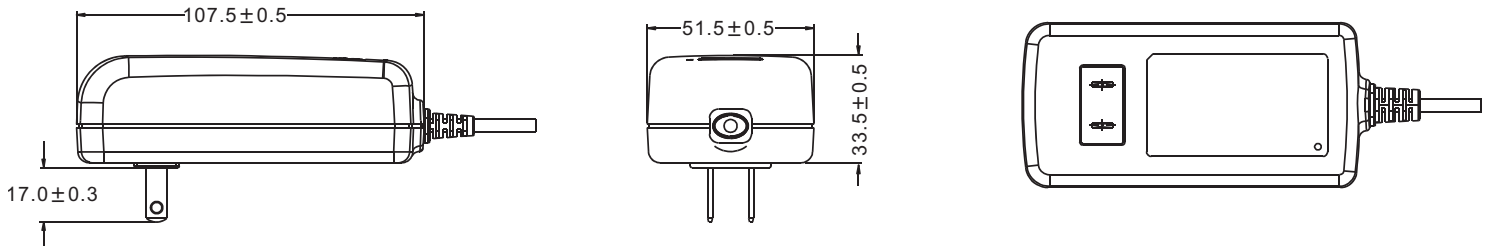

Product Tables for 45W

Voltage	5-7V	7.1-9V	9.1-13.5V	13.6-18.5V	18.6-24VV
Current	4-5A	4-4.2A	3.11-4.0A	2.43-3.1A	1.88-2.43A