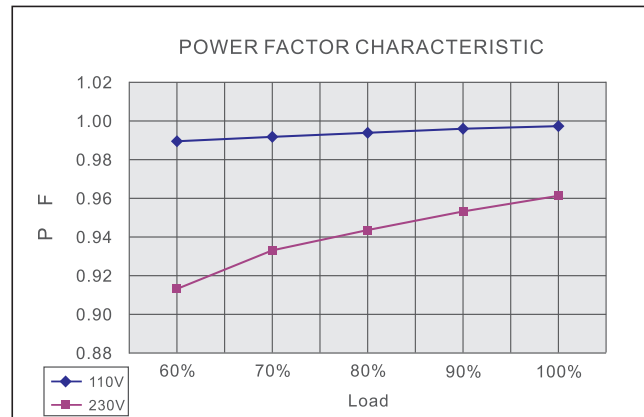

Product Tables for 90W

MODEL	LAWV120P 0750SSA	LAWV150P 0600SSA	LAWV240P 0375SSA	LAWV360P 0250SSA	LAWV480P 0188SSA	LAWV540P 0166SSA
Constant Current Region	8~12V	11~15V	17~24V	25~36V	40~48V	42~54V
Current Range	0~7.5A	0~6A	0~3.75A	0~2.5A	0~1.88A	0~1.66A
Rated Power	90W	90W	90W	90W	90.24W	89.64W
Dimension	200*68*38.8mm					

Note

Voltage Tolerance:±5%; Line Regulation:±3.0%; Load Regulation:±5%
Setup,Rise Time: 3s,100ms(full load) 230VAC/115VAC

Packing & Shipping

Filler Types	PCS Per Ctn	GW (kg)	Net Weight (kg)	Measurement (mm)	CBM (m³)	Container (ft)	Ctn Container	PCS per Container
No Filler	24	17.8	14.88	223*68*39	0.0172	20	816	19584
						40	1776	42624
With Filler	12	15.2	12.24		0.0332	20	1584	19008
						40	3456	41472
Open Frame	50	17.8	16.75	176*60*34	0.0263	20	1155	57750
						40	2464	123200