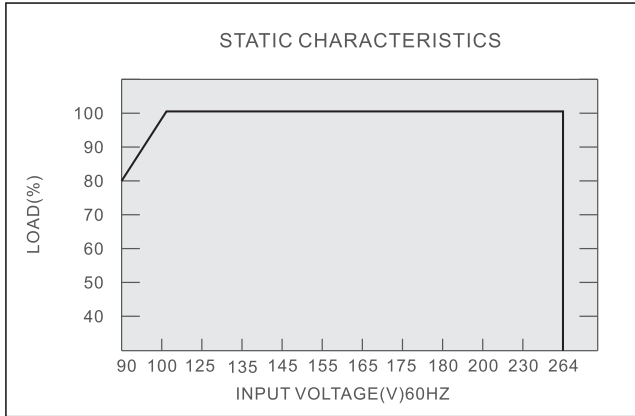

Product Tables for 90W

MODEL	LAWV120P 0750SSA	LAWV150P 0600SSA	LAWV240P 0375SSA	LAWV360P 0250SSA	LAWV480P 0188SSA	LAWV540P 0166SSA
Constant Current Region	8~12V	11~15V	17~24V	25~36V	40~48V	42~54V
Current Range	0~7.5A	0~6A	0~3.75A	0~2.5A	0~1.88A	0~1.66A
Rated Power	90W	90W	90W	90W	90.24W	89.64W
Dimension	200*68*38.8mm					