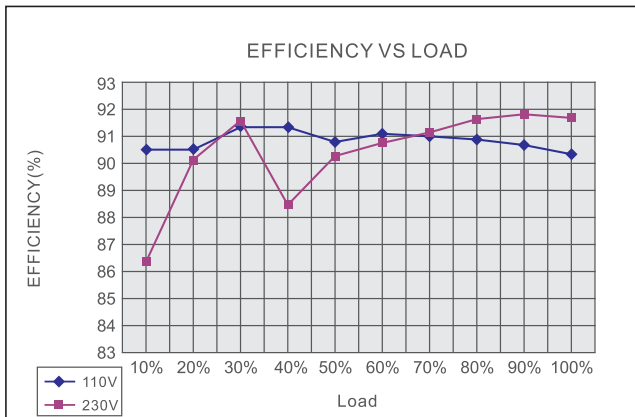

Product Tables for 90W

MODEL	LAWV120P 0750SSA	LAWV150P 0600SSA	LAWV240P 0375SSA	LAWV360P 0250SSA	LAWV480P 0188SSA	LAWV540P 0166SSA
Constant Current Region	8~12V	11~15V	17~24V	25~36V	40~48V	42~54V
Current Range	0~7.5A	0~6A	0~3.75A	0~2.5A	0~1.88A	0~1.66A
Rated Power	90W	90W	90W	90W	90.24W	89.64W
Dimension	200*68*38.8mm					

Note

Voltage Tolerance:±5%; Line Regulation:±3.0%; Load Regulation:±5%
Setup,Rise Time: 3s,100ms(full load) 230VAC/115VAC

Packing & Shipping

Filler Types	PCS Per Ctn	GW (kg)	Net Weight (kg)	Measurement (mm)	CBM (m³)	Container (ft)	Ctn Container	PCS per Container
No Filler	24	17.8	14.88	223*68*39	0.0172	20	816	19584
						40	1776	42624
With Filler	12	15.2	12.24		0.0332	20	1584	19008
						40	3456	41472
Open Frame	50	17.8	16.75	176*60*34	0.0263	20	1155	57750
						40	2464	123200