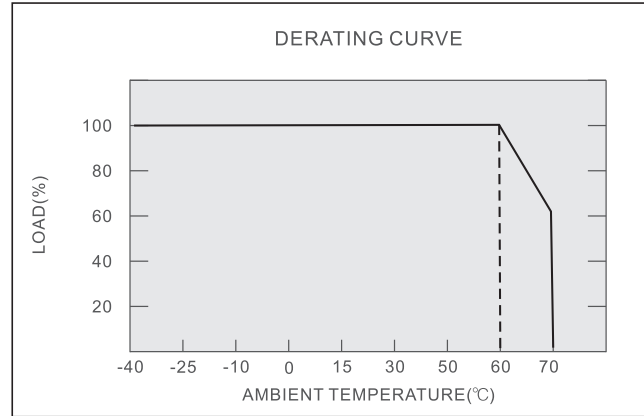

Product Tables for 90W

MODEL	LAWV120P 0750SSA	LAWV150P 0600SSA	LAWV240P 0375SSA	LAWV360P 0250SSA	LAWV480P 0188SSA	LAWV540P 0166SSA
Constant Current Region	8~12V	11~15V	17~24V	25~36V	40~48V	42~54V
Current Range	0~7.5A	0~6A	0~3.75A	0~2.5A	0~1.88A	0~1.66A
Rated Power	90W	90W	90W	90W	90.24W	89.64W
Dimension	200*68*38.8mm					

Note

Voltage Tolerance:±5%; Line Regulation:±3.0%; Load Regulation:±5%
Setup,Rise Time: 3s,100ms(full load) 230VAC/115VAC

Packing & Shipping

Filler Types	PCS Per Ctn	GW (kg)	Net Weight (kg)	Measurement (mm)	CBM (m³)	Container (ft)	Ctn Container	PCS per Container
No Filler	24	17.8	14.88	223*68*39	0.0172	20	816	19584
						40	1776	42624
With Filler	12	15.2	12.24		0.0332	20	1584	19008
						40	3456	41472
Open Frame	50	17.8	16.75	176*60*34	0.0263	20	1155	57750
						40	2464	123200